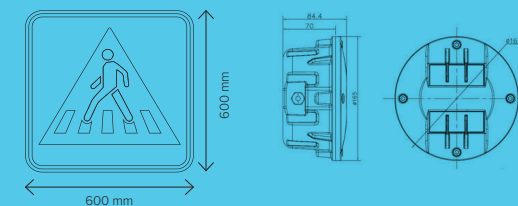

Motion sensors detect people approaching and enable high power street lighting, flashing lights on the road and a crosswalk sign.

This solution is particularly useful for heavy traffic intersections in vicinity of schools, universities, airports, sporting venues or railroad crossings.

Smart Crosswalk system is powered by OmniLED's integrated wind/solar and battery storage capabilities, making it a resilient and sustainable solution for public safety.

Technical Data	Omniled 07	Omniled 035
DIMENSIONS (D/H) [m]	1.20 / 0.30	0.60 / 0.15
GENERATOR	Direct drive ironless start permanent magnet	Direct drive ironless start permanent magnet
DIFFUSER	Single-element patented shroud	Single-element patented shroud
DC CONTROLLER	Hybrid wind/ solar regulator	Hybrid wind/ solar regulator
WIND POWER [W]	100 (rated @11 m/s, steady)	15 (rated @11 m/s, steady)
SOLAR POWER [W]	60 (peak) 1	16 (peak) 1
BATTERY	500 Wh C10 Lead Crystal 2	90 Wh C10 Lead Crystal 2
WEIGHT [Kg]	35	4
POLE HEIGHT [m]	8	5
LIGHTING POWER [W]	30/ 45/ 60 (W/ Grid-Backup)	6/ 12/ 24 (W/ Grid-Backup)
LED ROAD STUD	3 x 1 W per lane	3 x 1 W per lane
LED PEDESTRIAN SIGN	High visibility flashing sign	High visibility flashing sign
LUMEN LUMINANCE [lm]	5100/ 6800/ 9270	1200/ 2040/ 3700
COLOR TEMPERATURE [K]	6000	6000
CONTROL	OmniConnect IoT Platform	OmniConnect IoT Platform
OPTIONAL	<ul style="list-style-type: none"> - Wi-Fi, 4G, Small Cell - IP Camera's and Video Analytics - USB Charger, E-Bike charger - Grid-backup - 1 Additional integrated solar PV - 2 Additional battery storage 	<ul style="list-style-type: none"> - Wi-Fi, 4G - IP Camera's and Video Analytics - USB Charger, E-Bike charger - Grid-backup - 1 Additional integrated solar PV - 2 Additional battery storage